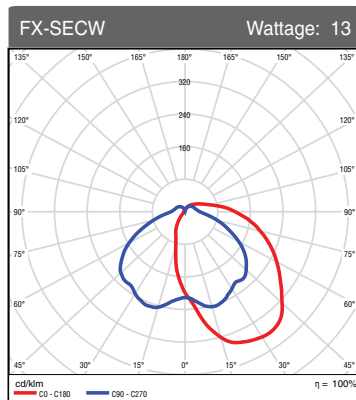

- Security Lighting
- Area Lighting
- Entryway Lighting
- Pathway Lighting

SPECIFICATIONS

Wattage	A	B	C	Weight (lbs)
13	8.46 in	5.51 in	3.35 in	1.75

Watts (W)	Ordering Code	Description	Color Temp (K)	Lumens (lm)	Beam Angle	CRI	Rated Life (h)	Finish
13	1004663	★●● 13SEC/40K	4000	1,047	160°	80	50,000	Black
13	1004664	★●● 13SEC/50K	5000	1,047	160°	80	50,000	Black

★ ENERGY STAR® Certified ● IP65 ● Title 24

Photometrics Chart

Zonal Lumen Summary

Zone	Lumens	Luminaire
0-30	195.4	17.8%
0-40	333.0	30.4%
0-60	634.2	57.9%
60-90	302.0	27.6%
70-100	223.5	20.4%
90-120	110.7	10.1%
0-90	936.2	85.4%
90-180	159.9	14.6%
0-180	1096.1	100.00%