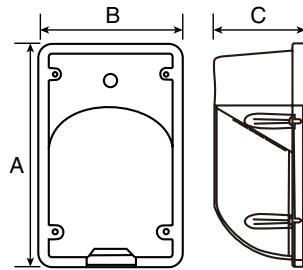

- Security Lighting
- Area Lighting
- Entryway Lighting
- Pathway Lighting

SPECIFICATIONS

Wattage	A	B	C	Weight (lbs)
13	8.46 in	5.51 in	3.35 in	1.75

Watts (W)	Ordering Code	Description	Color Temp (K)	Lumens (lm)	Beam Angle	CRI	Rated Life (h)	Finish
13	1004663	★●● 13SEC/40K	4000	1,047	160°	80	50,000	Black
13	1004664	★●● 13SEC/50K	5000	1,047	160°	80	50,000	Black