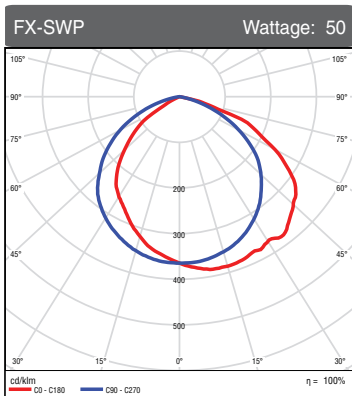

Zonal Lumen Summary

Zone	Lumens	Luminaire
0-30	1583.76	28.70%
0-40	2620.58	47.60%
0-60	4672.85	84.80%
60-80	825.93	15.00%
70-80	212.02	3.80%
90-120	0.02	0.00%
90-180	0.03	0.00%
0-180	5510.81	100.00%

Distance	Illuminance at a Distance	
	Center Beam fc	Beam Width
5.0ft	80.4 fc	13.7 ft
10.0ft	20.1 fc	27.3 ft
15.0ft	8.93 fc	41.0 ft
20.0ft	5.02 fc	54.6 ft
25.0ft	3.22 fc	68.3 ft
30.0ft	2.23 fc	81.9 ft

■ Vert. Spread: 107.6°
■ Horiz. Spread: 110.9°

Total Luminaire Efficiency = 100.00%