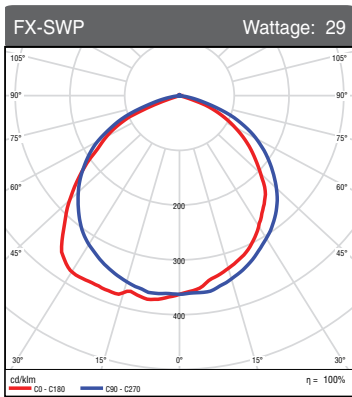

Zonal Lumen Summary

Zone	Lumens	Luminaire
0-30	944.93	28.90%
0-40	1570.71	48.00%
0-60	2780.44	85.00%
60-80	480.97	14.70%
70-80	107.59	3.30%
90-120	0.85	0.00%
90-180	3.31	0.10%
0-180	3270.7	100.00%

Distance	Illuminance at a Distance	
	Center Beam fc	Beam Width
5.0ft	47.5 fc	12.9 ft
10.0ft	11.9 fc	25.8 ft
15.0ft	5.27 fc	38.7 ft
20.0ft	2.97 fc	51.5 ft
25.0ft	1.90 fc	64.4 ft
30.0ft	1.32 fc	77.3 ft

■ Vert. Spread: 104.4°
■ Horiz. Spread: 113.6°

Total Luminaire Efficiency = 100.00%