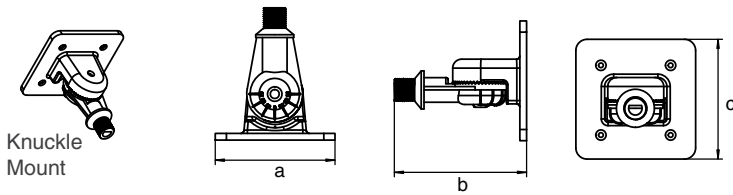

Accessories (Sold Separately)

- 1004733 = MT-SB-SWP/BK (Swivel Bracket for SWP - Black).
- 1004734 = MT-SF-SWP/BK (Slip Fitter Mount for SWP - Black).
- 1004735 = MT-KNC-SWP/BK (3/4" NPT Knuckle Mount for SWP - Black).
- 1004707 = SEN-PHO-BT-MT/MV (Button Photocell 120-277V).

Knuckle
Mount

A	B	C
4.21 in	4.65 in	4.21 in