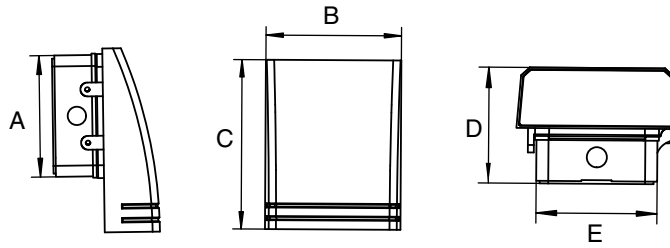

SPECIFICATIONS

A	B	C	D	E
5.25 in	6.30 in	7.87 in	4.00 in*	4.75

* Applies to ADA (Americans with Disabilities Act) Standard

Watts (W)	Ordering Code	Description	Color Temp (K)	Lumens (lm)	Beam Angle	CRI	Rated Life (h)	Finish
15	1004653	● ● ● 15SWP/40K/BK	4000	1,740	110°	70	50,000	Black
15	1004654	● ● ● 15SWP/50K/BK	5000	1,797	110°	70	50,000	Black
29	1004655	● ● ● 29SWP/40K/DB	4000	3,268	110°	70	50,000	Dark Bronze
29	1004656	● ● ● 29SWP/50K/BK	5000	3,330	110°	70	50,000	Black
50	1004657	● ● 50SWP/40K/BK	4000	5,509	110°	70	50,000	Black
50	1004658	● ● 50SWP/50K/BK	5000	5,856	110°	70	50,000	Black

● IP65 ● DLC ● Title 24