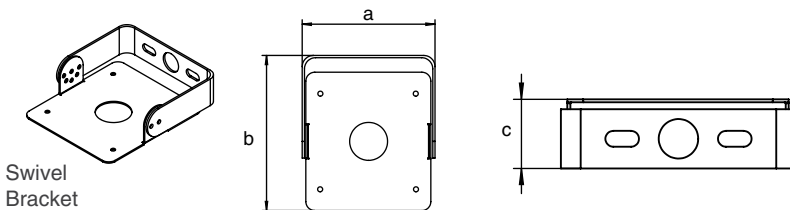

SEN-PHO-BT-MT/MV
Button Photocell 120-277V

Knuckle
Mount

A	B	C
4.21 in	4.65 in	4.21 in

Slip Fitter

A	B	C
7.04 in	2.95 in	3.25 in

Swivel
Bracket

A	B	C
4.68 in	5.47 in	1.37 in

PHOTOMETRICS CHART