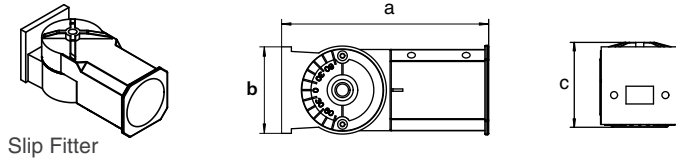

Slip Fitter

A	B	C
7.04 in	2.95 in	3.25 in