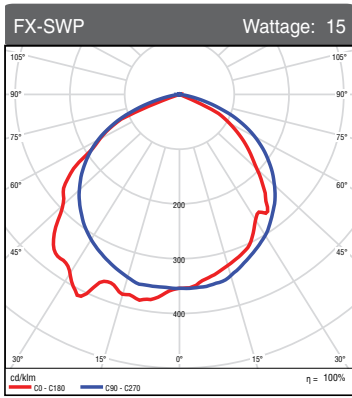

SEN-PHO-BT-MT/MV
Button Photocell 120-277V

Knuckle
Mount

A	B	C
4.21 in	4.65 in	4.21 in

Slip Fitter

A	B	C
7.04 in	2.95 in	3.25 in

Swivel
Bracket

A	B	C
4.68 in	5.47 in	1.37 in

PHOTOMETRICS CHART

Zonal Lumen Summary

Zone	Lumens	Luminaire
0-30	499.51	28.70%
0-40	833.73	47.90%
0-60	1488.04	85.50%
60-80	247.67	14.20%
70-80	50.72	2.90%
90-120	0.41	0.00%
90-180	1.70	0.10%
0-180	1740.13	100.00%

Distance	Illuminance at a Distance	
	Center Beam fc	Beam Width
5.0ft	24.6 fc	12.4 ft
10.0ft	6.16 fc	24.8 ft
15.0ft	2.74 fc	37.2 ft
20.0ft	1.54 fc	49.6 ft
25.0ft	0.99 fc	61.9 ft
30.0ft	0.68 fc	74.3 ft

Distance	Illuminance at a Distance	
	Center Beam fc	Beam Width
5.0ft	47.5 fc	12.9 ft
10.0ft	11.9 fc	25.8 ft
15.0ft	5.27 fc	38.7 ft
20.0ft	2.97 fc	51.5 ft
25.0ft	1.90 fc	64.4 ft
30.0ft	1.32 fc	77.3 ft

■ Vert. Spread: 104.4°
■ Horiz. Spread: 113.6°