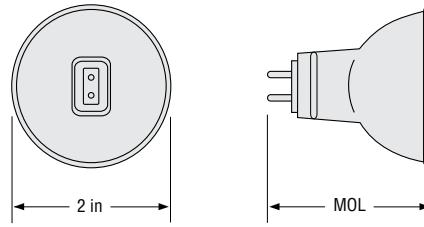

ULTRALINE™ MR16

10,000 Hour MR16 Reflector Lamps for General Lighting

GU5.3

Case Quantity: 50

Watts (W)	Ordering Code	Lamp Description	Dimensions		Color Temp (K)	Beam Angle	Beam Spread	Luminous Intensity (cd)	Burn Position	Average Rated Life (h)
			Volts (V)	MOL (in)						
ULTRALINE™ MR16 Titanium Oxide Coated Reflector, 2-Pin Base										
20	1003413	BBF/FG/ULTRA	12	1.78	3000	24°	Narrow Flood	880	Universal	10000
20	1003412	BAB/FG/ULTRA	12	1.78	3000	36°	Flood	450	Universal	10000
35	1002236	FMV/FG/ULTRA	12	1.78	3000	24°	Narrow Flood	1700	Universal	10000
35	1002237	FMW/FG/ULTRA	12	1.78	3000	36°	Flood	950	Universal	10000
35	1003342	FMW/60/FG/ULTRA	12	1.78	3000	60°	Wide Flood	370	Universal	10000
50	1002168	EXT/FG/ULTRA	12	1.78	3100	12°	Spot	8600	Universal	10000
50	1002114	EXZ/FG/ULTRA	12	1.78	3100	24°	Narrow Flood	2700	Universal	10000
50	1000410	EXN/FG/ULTRA	12	1.78	3100	36°	Flood	1500	Universal	10000
50	1003343	FNV/60/FG/ULTRA	12	1.78	3100	60°	Wide Flood	620	Universal	10000

All dimensions shown in inches unless otherwise noted.