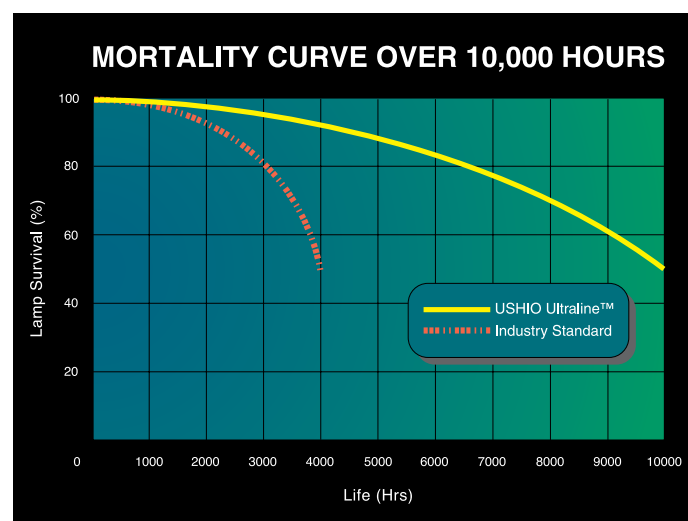

FEATURES & BENEFITS:

- 10,000 Hours Average Life - A Rated Lifetime of Over Twice the Life of the Other MR16 Lamps Currently on the market
- Minimizes the Amount of Maintenance Required to Support Retail, Commercial and Display Lighting Installations
- Halogen Capsule Cuts Harmful UV - Reduces the Amount of Material Wear From Harmful UV Radiation
- Advanced Titanium Oxide Coating - Consistent Color Throughout Lamp Life
- Crisp White Halogen Light
- High Color Temperature - 3100K
- Cool Beam Effect
- Base Type GU5.3

Ultraline™ lamps are manufactured under ISO 9001 guidelines ensuring quality and security for the purchaser.