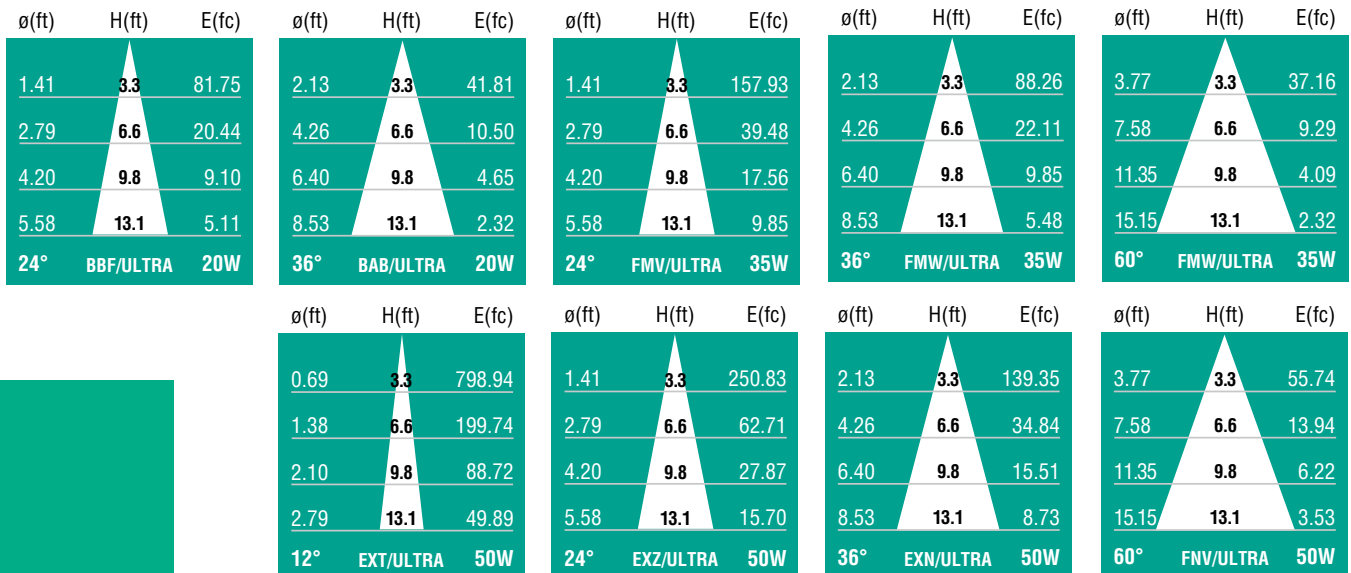

## 10,000 Hour MR16 Reflector Lamps for General Lighting

GU5.3

Case Quantity: 50

Watts (W)	Ordering Code	Lamp Description	Dimensions		Color Temp (K)	Beam Angle	Beam Spread	Luminous Intensity (cd)	Burn Position	Average Rated Life (h)
			Volts (V)	MOL (in)						
<b>ULTRALINE™ MR16 Titanium Oxide Coated Reflector, 2-Pin Base</b>										
20	1003413	BBF/FG/ULTRA	12	1.78	3000	24°	Narrow Flood	880	Universal	10000
20	1003412	BAB/FG/ULTRA	12	1.78	3000	36°	Flood	450	Universal	10000
35	1002236	FMV/FG/ULTRA	12	1.78	3000	24°	Narrow Flood	1700	Universal	10000
35	1002237	FMW/FG/ULTRA	12	1.78	3000	36°	Flood	950	Universal	10000
35	1003342	FMW/60/FG/ULTRA	12	1.78	3000	60°	Wide Flood	370	Universal	10000
50	1002168	EXT/FG/ULTRA	12	1.78	3100	12°	Spot	8600	Universal	10000
50	1002114	EXZ/FG/ULTRA	12	1.78	3100	24°	Narrow Flood	2700	Universal	10000
50	1000410	EXN/FG/ULTRA	12	1.78	3100	36°	Flood	1500	Universal	10000
50	1003343	FNV/60/FG/ULTRA	12	1.78	3100	60°	Wide Flood	620	Universal	10000

All dimensions shown in inches unless otherwise noted.