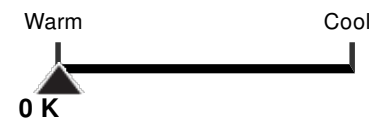

S7150 T1 3/4 Miniatures

7376 28V 1.8W G3.17 T1.75

Lamp Type	Miniatures
Bulb Type	T1 3/4
Base Type	G3.17
Wattage	1.82

IMAGE NOT AVAILABLE

Lighting Facts Per Bulb

Brightness 1 lumens

Estimated Energy Cost \$0.12

per year, based on 3 hrs/day, 11c/kWh.
Energy cost depends on utility rates and light use.

Average Life 4.6 years

Based on 3 hrs/day

Light Appearance

Energy Used 1 watts

Product Specifications

Item Number	Technology	UPC	Voltage	Watts	Incandescent Equivalent	Lamp Shape	Base
S7150	Miniatures	*	28	1.82	n/a	T1 3/4	G3.17
ANSI Base	Lamp Code	Dimmable/Non-Dimmable	Finish	MOL in inches	MOD in inches	Initial Lumens	Average Rated Hours
G3.17	7376	n/a	n/a	5/8	7/32	1	5000
Kelvin Temp	Color	CRI	Beam Spread Deg	Pack	Package Type	ENERGY STAR	RoHS Compliant
n/a	n/a	n/a	n/a	n/a	n/a	n/a	Yes