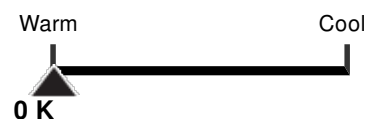

S7146 G6 Miniatures

624 28V 10W BA15D G6 2C2V

Lamp Type	Miniatures
Bulb Type	G6
Base Type	BA15d
Wattage	10.4

IMAGE NOT AVAILABLE

Lighting Facts Per Bulb

Brightness 6 lumens

Estimated Energy Cost \$1.20

per year, based on 3 hrs/day, 11c/kWh.
Energy cost depends on utility rates and light use.

Average Life 0.9 years

Based on 3 hrs/day

Light Appearance

Energy Used 10 watts

Product Specifications

Item Number	Technology	UPC	Voltage	Watts	Incandescent Equivalent	Lamp Shape	Base
S7146	Miniatures	*	28	10.4	n/a	G6	DC Bay
ANSI Base	Lamp Code	Dimmable/Non-Dimmable	Finish	MOL in inches	MOD in inches	Initial Lumens	Average Rated Hours
BA15d	624	n/a	n/a	1 7/16	3/4	6	1000
Kelvin Temp	Color	CRI	Beam Spread Deg	Pack	Package Type	ENERGY STAR	RoHS Compliant
n/a	n/a	n/a	n/a	n/a	n/a	n/a	Yes