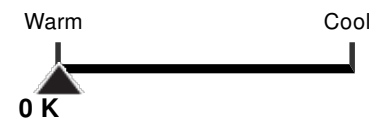

S7145 G6 Miniatures

623 28V 10W BA15S G6 2C2V

Lamp Type	Miniatures
Bulb Type	G6
Base Type	BA15s
Wattage	10.4

IMAGE NOT AVAILABLE

Lighting Facts Per Bulb

Brightness 6 lumens

Estimated Energy Cost \$1.20

per year, based on 3 hrs/day, 11c/kWh.
Energy cost depends on utility rates and light use.

Average Life 0.9 years

Based on 3 hrs/day

Light Appearance

Energy Used 10 watts

Product Specifications

Item Number	Technology	UPC	Voltage	Watts	Incandescent Equivalent	Lamp Shape	Base
S7145	Miniatures	*	28	10.4	n/a	G6	Bayonet Single Contact
ANSI Base	Lamp Code	Dimmable/Non-Dimmable	Finish	MOL in inches	MOD in inches	Initial Lumens	Average Rated Hours
BA15s	623	n/a	n/a	1 7/16	3/4	6	1000
Kelvin Temp	Color	CRI	Beam Spread Deg	Pack	Package Type	ENERGY STAR	RoHS Compliant
n/a	n/a	n/a	n/a	n/a	n/a	n/a	Yes