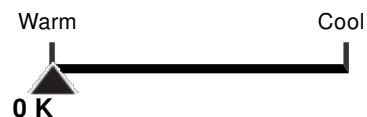

S7066 S8 Miniatures

1493 6V 17W BA15D S8 C6

Lamp Type	Miniatures
Bulb Type	S8
Base Type	BA15d
Wattage	17.9

IMAGE NOT AVAILABLE

Lighting Facts Per Bulb

Brightness 23 lumens

Estimated Energy Cost \$2.05

per year, based on 3 hrs/day, 11c/kWh.
Energy cost depends on utility rates and light use.

Average Life 0.1 years

Based on 3 hrs/day

Light Appearance

Energy Used 17 watts

Product Specifications

Item Number	Technology	UPC	Voltage	Watts	Incandescent Equivalent	Lamp Shape	Base
S7066	Miniatures	*	6.5	17.9	n/a	S8	Double Contact
ANSI Base	Lamp Code	Dimmable/Non-Dimmable	Finish	MOL in inches	MOD in inches	Initial Lumens	Average Rated Hours
BA15d	1493	n/a	n/a	2	1	23	100
Kelvin Temp	Color	CRI	Beam Spread Deg	Pack	Package Type	ENERGY STAR	RoHS Compliant
n/a	n/a	n/a	n/a	n/a	n/a	n/a	Yes