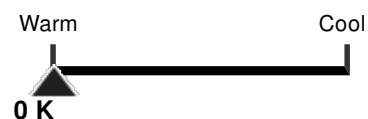

Light Appearance

Energy Used 16 watts

Product Specifications

Item Number	Technology	UPC	Voltage	Watts	Incandescent Equivalent	Lamp Shape	Base
S7048	Miniatures	*	6.4	16.8	n/a	S8	Double Contact
ANSI Base	Lamp Code	Dimmable/Non-Dimmable	Finish	MOL in inches	MOD in inches	Initial Lumens	Average Rated Hours
BA15d	1158	n/a	n/a	2	1	21	200
Kelvin Temp	Color	CRI	Beam Spread Deg	Pack	Package Type	ENERGY STAR	RoHS Compliant
n/a	n/a	n/a	n/a	n/a	n/a	n/a	Yes