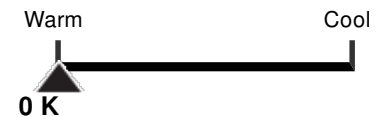

S7026 G3 1/2 Miniatures

52 14.4V E10 G3 1/2

Lamp Type	Miniatures
Bulb Type	G3 1/2
Base Type	E5.5
Wattage	1.44

IMAGE NOT AVAILABLE

Lighting Facts Per Bulb

Brightness 1 lumens

Estimated Energy Cost \$0.12

per year, based on 3 hrs/day, 11c/kWh.
Energy cost depends on utility rates and light use.

Average Life 0.9 years

Based on 3 hrs/day

Light Appearance

Energy Used 1 watts

Product Specifications

Item Number	Technology	UPC	Voltage	Watts	Incandescent Equivalent	Lamp Shape	Base
S7026	Miniatures	*	14.4	1.44	n/a	G3 1/2	Midget Screw
ANSI Base	Lamp Code	Dimmable/Non-Dimmable	Finish	MOL in inches	MOD in inches	Initial Lumens	Average Rated Hours
E5.5	52	n/a	n/a	15/16	7/16	1	1000
Kelvin Temp	Color	CRI	Beam Spread Deg	Pack	Package Type	ENERGY STAR	RoHS Compliant
n/a	n/a	n/a	n/a	n/a	n/a	n/a	Yes