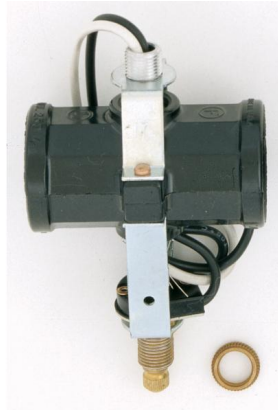

S70/416 n/a Sockets & Lampholders

TW CLSTR CEIL SOCK TURN
SW

Lamp Type Sockets & Lampholders

Product Specifications

Item Number	Technology	UPC	Voltage	Watts	Incandescent Equivalent	Lamp Shape	Base
S70/416	Sockets & Lampholders	*	n/a	n/a	n/a	n/a	n/a

ANSI Base	Lamp Code	Dimmable/Non-Dimmable	Finish	MOL in inches	MOD in inches	Initial Lumens	Average Rated Hours
n/a	n/a	n/a	n/a	n/a	n/a	n/a	n/a

Kelvin Temp	Color	CRI	Beam Spread Deg	Pack	Package Type	ENERGY STAR	RoHS Compliant
n/a	n/a	n/a	n/a	n/a	n/a	n/a	Yes