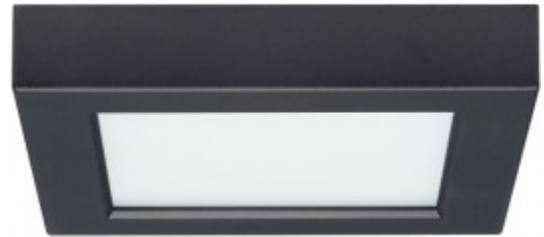

S21537

10.5W/LED/5.5"FLUSH/30K/SQ/BLK
 10.5 watt; 5.5" Flush Mount LED Fixture; 3000K; Square Shape; Black Finish; 120 volts

Features

- Surface mount fixture
- Solid State LED lighting
- Long life
- 5 Year limited warranty
- Dimmable
- Wet location

S21537

Item Number	Product Line	UPC	Voltage	Watts	Incandescent Equivalent	Fixture Type	Base
S21537	BLINK	045923215377	120	10.5	50W	Flush Mount	Connector

Lamp Code	Dimmable/Non-Dimmable	Suggested Dimmers	Finish	MOL In Inches	MOD In Inches	Initial Lumens	Average Rated Hours
10.5W/LED/5.5"FLUSH/30K/SQ/BLK	Dimmable	Compatible dimmers for S21537	Black	1"	5-5/8"	600	50000

Kelvin Temp	Color	CRI	Beam Spread Deg	Operating Temperature	Pack	Package Type	ENERGY STAR
3000	Warm White	90	108	-17C (1F) to a maximum of +42C (+107F)	12	Box	ENERGY STAR

CEC Status	CA Prop-65	Material	RoHS Compliant	UL or ETL Listed	UL Classification	Warranty
California T24 Qualified	Warning	Housing: Die cast aluminum	Yes	Yes	cETLus - Wet Location Rated	5 Year Limited