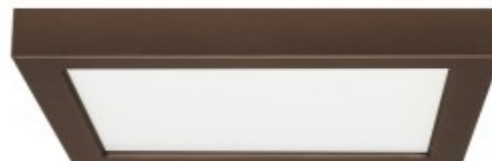

S21516

18.5W/LED/9"FLUSH/30K/SQ/BRZ
 18.5 watt; 9" Flush Mount LED Fixture; 3000K; Square Shape;
 Bronze Finish; 120 volts

Features

- Surface mount fixture
- Solid State LED lighting
- Long life
- 5 Year limited warranty
- Dimmable
- Wet location

S21516

Item Number	Product Line	UPC	Voltage	Watts	Incandescent Equivalent	Fixture Type	Base
S21516	BLINK	045923215162	120	18.5	100W	Flush Mount	Connector

Lamp Code	Dimmable/Non-Dimmable	Suggested Dimmers	Finish	MOL In Inches	MOD In Inches	Initial Lumens	Average Rated Hours
18.5W/LED/9"FLUSH/30K/SQ/BRZ	Dimmable	Compatible dimmers for S21516	Bronze	1"	9.00"	1150	50000

Kelvin Temp	Color	CRI	Beam Spread Deg	Pack	Package Type	ENERGY STAR	CEC Status
3000	Warm White	90	108	12	Box	ENERGY STAR	California T24 Qualified

CA Prop-65	Material	RoHS Compliant	UL or ETL Listed	UL Classification	Warranty
Warning	Housing: Die cast aluminum	Yes	Yes	cETLus - Wet Location Rated	5 Year Limited