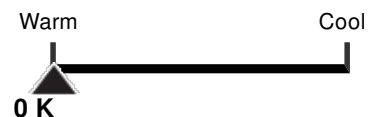

E1818 T3 1/4 Miniatures

1818 24V 4W BA9S T3 1/4 C2R

Lamp Type	Miniatures
Bulb Type	T3 1/4
Base Type	BA9s
Wattage	4.08

Lighting Facts Per Bulb

Brightness 3 lumens

Estimated Energy Cost \$0.48

per year, based on 3 hrs/day, 11c/kWh.
Energy cost depends on utility rates and light use.

Average Life 0.2 years

Based on 3 hrs/day

Light Appearance

Energy Used 4 watts

Product Specifications

Item Number	Technology	UPC	Voltage	Watts	Incandescent Equivalent	Lamp Shape	Base
E1818	Miniatures	*	24	4.08	n/a	T3 1/4	Miniature Bayonet
ANSI Base	Lamp Code	Dimmable/Non-Dimmable	Finish	MOL in inches	MOD in inches	Initial Lumens	Average Rated Hours
BA9s	1818	n/a	n/a	1 7/32	13/32	3	250
Kelvin Temp	Color	CRI	Beam Spread Deg	Pack	Package Type	ENERGY STAR	RoHS Compliant
n/a	n/a	n/a	n/a	n/a	n/a	n/a	Yes