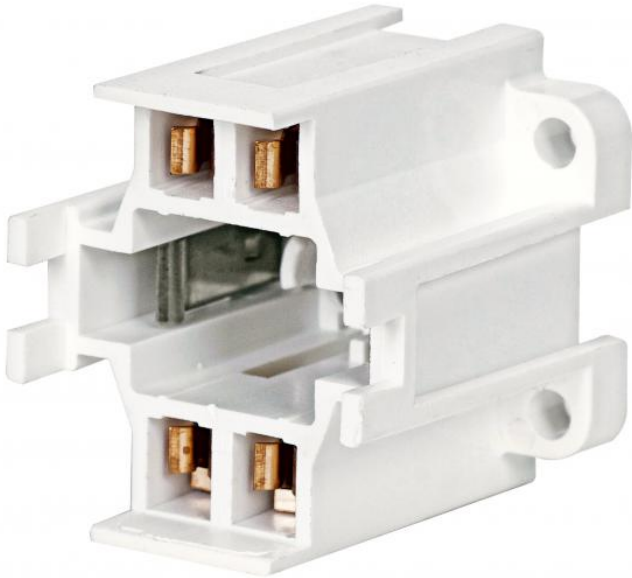

Project Name

Location

Prepared By

General

Voltage	600V
Wattage	75
Safety Listing	cULus - Listed
Each UPC	45923823572

SATCO 80-2237

57W 4 PIN PL FL VERTICAL SCREW

Notes