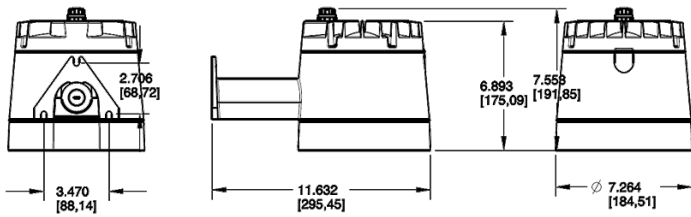

Dimensions

Features

- Widespread light distribution illuminates large areas
- Vandal-resistant
- High-impact polycarbonate lens
- Rugged die-cast aluminum housing withstands harsh environments
- 100,000-hour LED lifespan