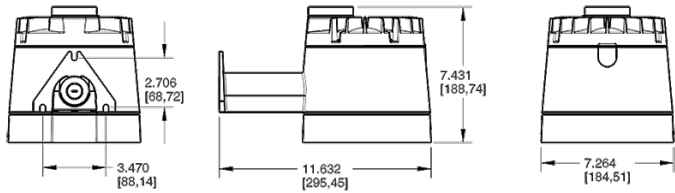

Dimensions

Features

- Widespread light distribution illuminates large areas
- Vandal-resistant
- High-impact polycarbonate lens
- Rugged die-cast aluminum housing withstands harsh environments
- 100,000-hour LED lifespan