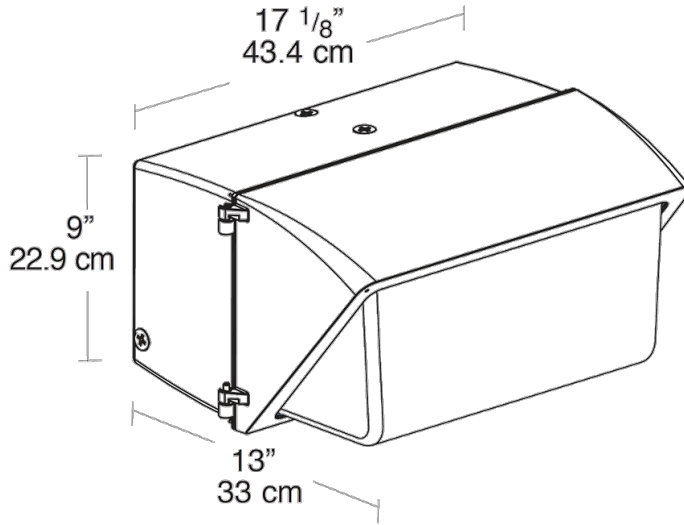

This product is a COTS item manufactured in the United States, and is compliant with the Trade Agreements Act.

GSA Schedule:

Suitable in accordance with FAR Subpart 25.4.

Dimensions

Features

- Hinged door frame opens and remains captive for easy relamping
- Precision die cast aluminum housing with durable polyester powder coating
- Silicone gasket remains in place during relamping
- Tempered glass refractor
- Long life lamp included