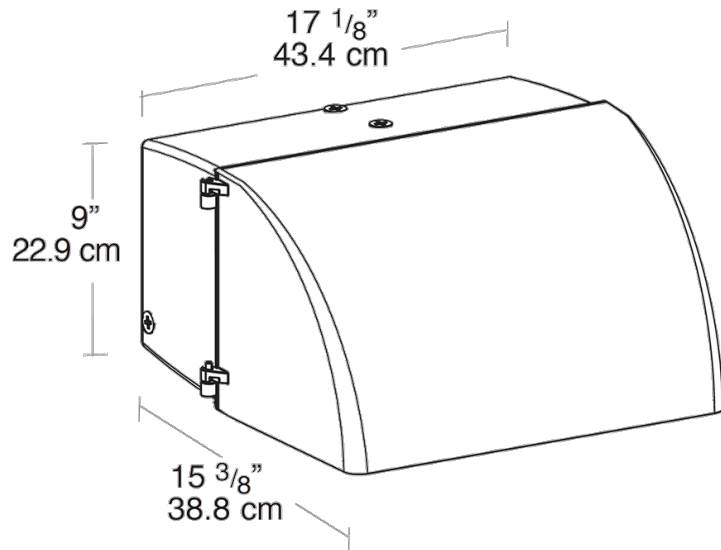

Dimensions

Features

- Hinged door frame opens and remains captive for easy relamping
- Precision die cast aluminum housing with durable polyester powder coating
- Silicone gasket remains in place during relamping
- Tempered glass refractor
- Long life lamp included