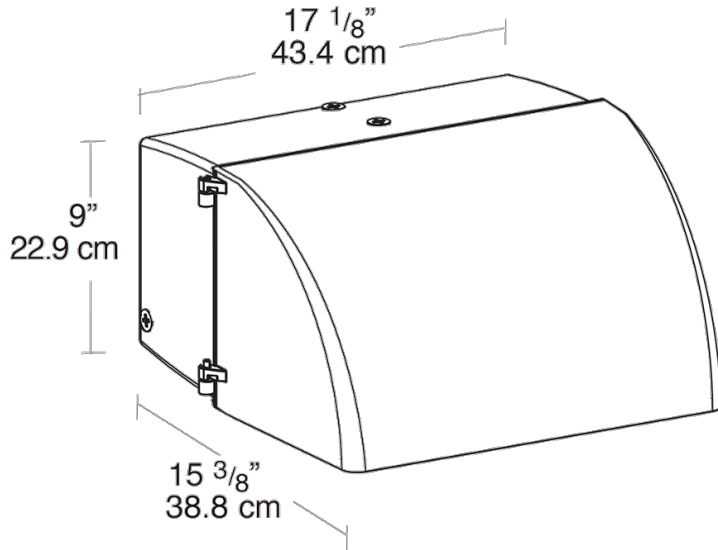

This product is a COTS item manufactured in the United States, and is compliant with the Trade Agreements Act.

GSA Schedule:

Suitable in accordance with FAR Subpart 25.4.

Dimensions

Features

- Hinged door frame opens and remains captive for easy relamping
- Precision die cast aluminum housing with durable polyester powder coating
- Silicone gasket remains in place during relamping
- Tempered glass refractor
- Long life lamp included