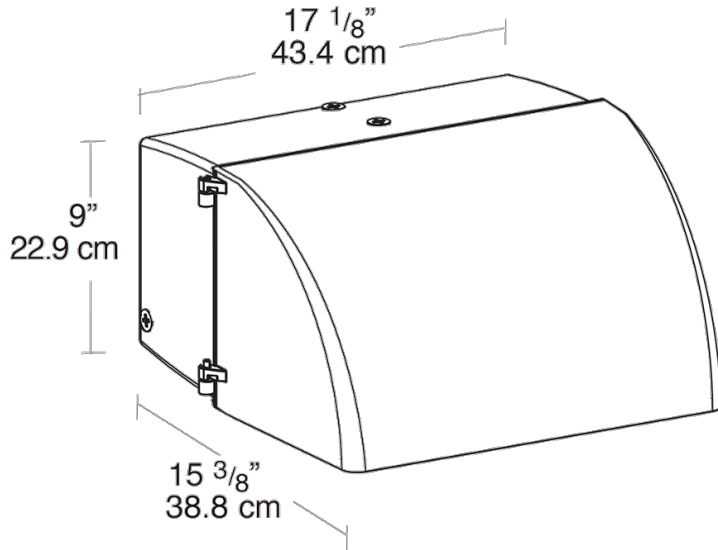

Dimensions

Features

- Hinged door frame opens and remains captive for easy relamping
- Precision die cast aluminum housing with durable polyester powder coating
- Silicone gasket remains in place during relamping
- Tempered glass refractor
- Long life lamp included