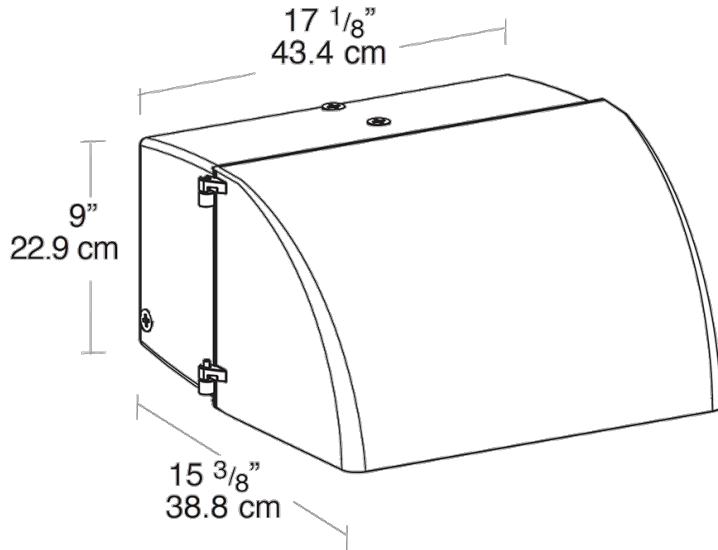

## Dimensions

## Features

- Hinged door frame opens and remains captive for easy relamping
- Precision die cast aluminum housing with durable polyester powder coating
- Silicone gasket remains in place during relamping
- Tempered glass refractor
- Long life lamp included