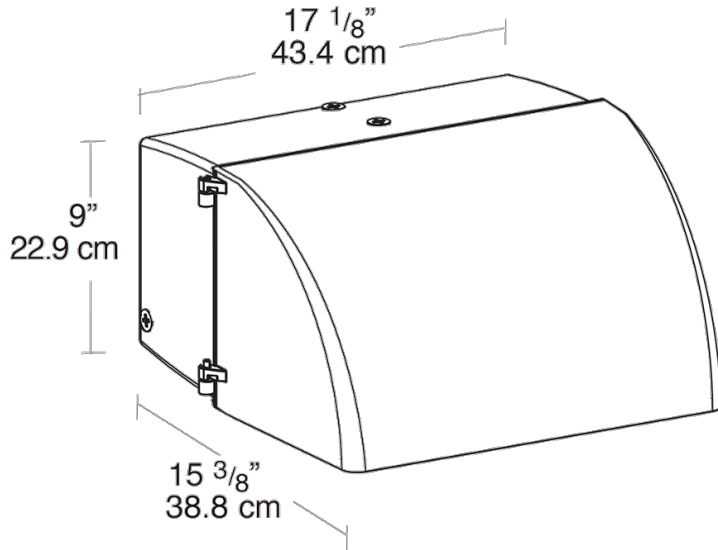

Housing:

Die cast aluminum 1/2" NPS tapped holes top, both sides and back for conduit or photocontrol. Hinged refractor frame, Continuous silicone rubber gasket.

Reflector:

Specular anodized aluminum, removable for installation. Symmetrical light pattern maximizes distance between fixtures.

Optical

Refractor:

Prismatic optics designed to minimize glare and throw light down and out. Heat resistant borosilicate glass.

Dimensions

Features

- Hinged door frame opens and remains captive for easy relamping
- Precision die cast aluminum housing with durable polyester powder coating
- Silicone gasket remains in place during relamping
- Tempered glass refractor
- Long life lamp included