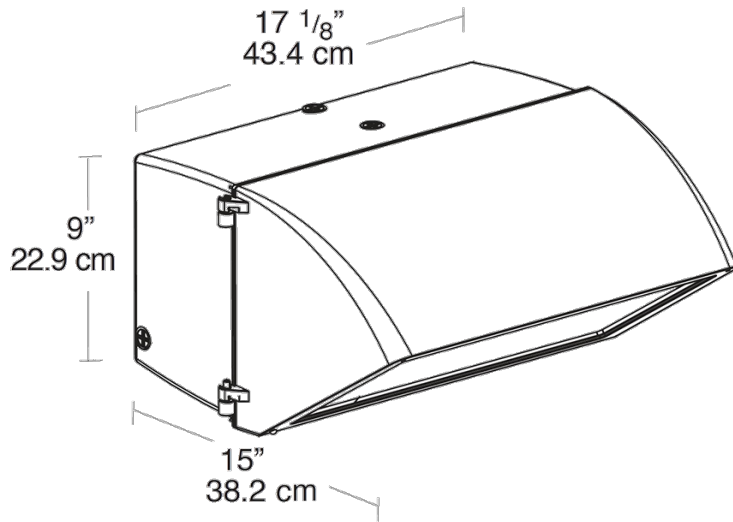

Dimensions

Features

- Hinged door frame opens and remains captive for easy relamping
- Precision die cast aluminum housing with durable polyester powder coating
- Silicone gasket remains in place during relamping
- Tempered glass refractor
- Long life lamp included