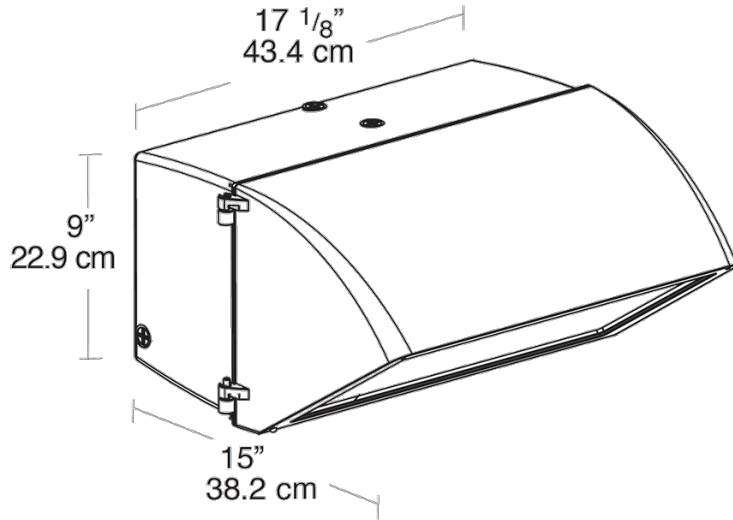

Dimensions

Features

- Hinged door frame opens and remains captive for easy relamping
- Precision die cast aluminum housing with durable polyester powder coating
- Silicone gasket remains in place during relamping
- Tempered glass refractor
- Long life lamp included