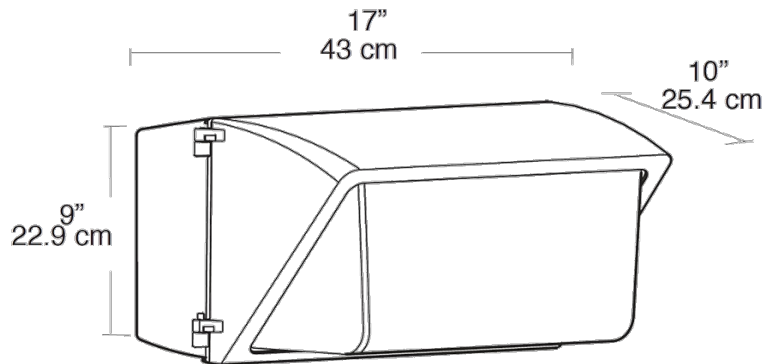

This product is a COTS item manufactured in the United States, and is compliant with the Trade Agreements Act.

**GSA Schedule:**

Suitable in accordance with FAR Subpart 25.4.

**Dimensions**

**Features**

- Hinged door frame opens and remains captive for easy relamping
- Precision die cast aluminum housing with durable polyester powder coating
- Drilling template for easy box mounting
- Silicone gasket remains in place during relamping
- Tempered glass refractor
- Long life lamp included