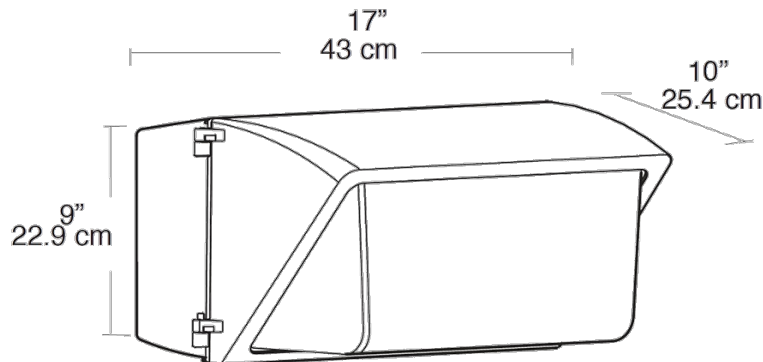

This product is a COTS item manufactured in the United States, and is compliant with the Trade Agreements Act.

GSA Schedule:

Suitable in accordance with FAR Subpart 25.4.

Dimensions

Features

- Hinged door frame opens and remains captive for easy relamping
- Precision die cast aluminum housing with durable polyester powder coating
- Drilling template for easy box mounting
- Silicone gasket remains in place during relamping
- Tempered glass refractor
- Long life lamp included