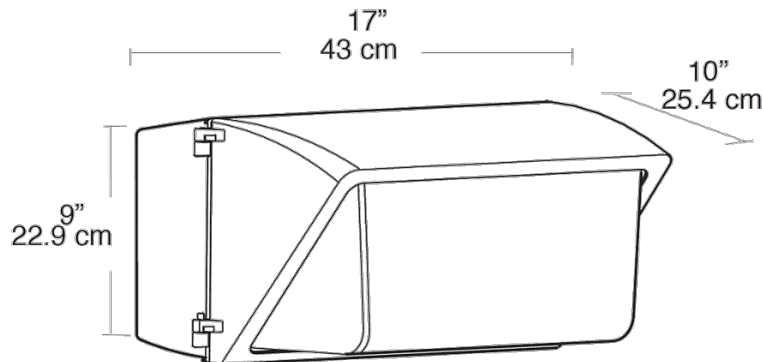

This product is a COTS item manufactured in the United States, and is compliant with the Trade Agreements Act.

GSA Schedule:

Suitable in accordance with FAR Subpart 25.4.

Dimensions

Features

- Hinged door frame opens and remains captive for easy relamping
- Precision die cast aluminum housing with durable polyester powder coating
- Drilling template for easy box mounting
- Silicone gasket remains in place during relamping
- Tempered glass refractor
- Long life lamp included