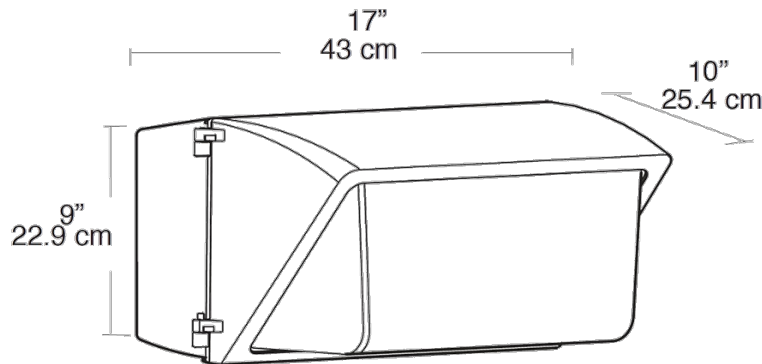

Dimensions

Features

- Hinged door frame opens and remains captive for easy relamping
- Precision die cast aluminum housing with durable polyester powder coating
- Drilling template for easy box mounting
- Silicone gasket remains in place during relamping
- Tempered glass refractor
- Long life lamp included