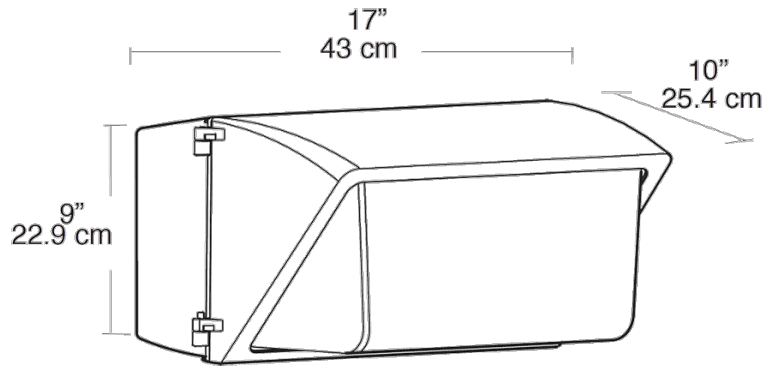

Dimensions

Features

- Hinged door frame opens and remains captive for easy relamping
- Precision die cast aluminum housing with durable polyester powder coating
- Drilling template for easy box mounting
- Silicone gasket remains in place during relamping
- Tempered glass refractor
- Long life lamp included