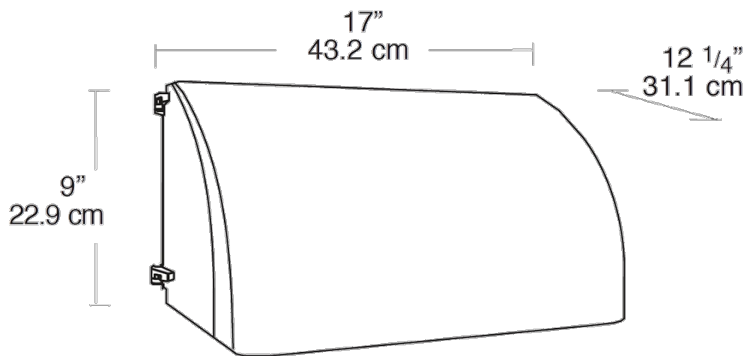

#### Reflector:

Specular anodized aluminum, removable for installation. Symmetrical light pattern maximizes distance between fixtures.

## Dimensions