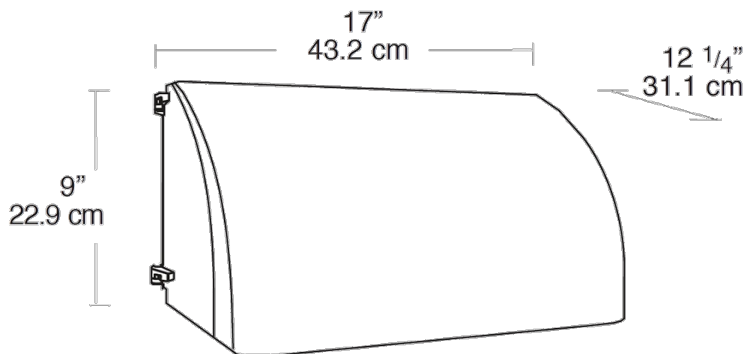

Dimensions

Features

- Hinged door frame opens and remains captive for easy relamping
- Precision die cast aluminum housing with durable polyester powder coating
- Drilling template for easy box mounting
- Silicone gasket remains in place during relamping
- Tempered glass refractor
- Long life lamp included