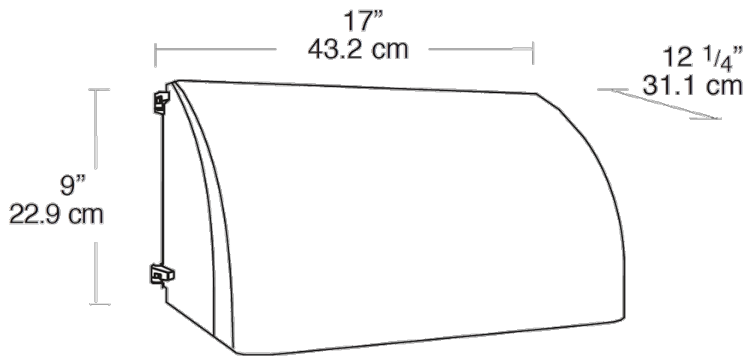

Dimensions

Features

- Hinged door frame opens and remains captive for easy relamping
- Precision die cast aluminum housing with durable polyester powder coating
- Drilling template for easy box mounting
- Silicone gasket remains in place during relamping
- Tempered glass refractor
- Long life lamp included