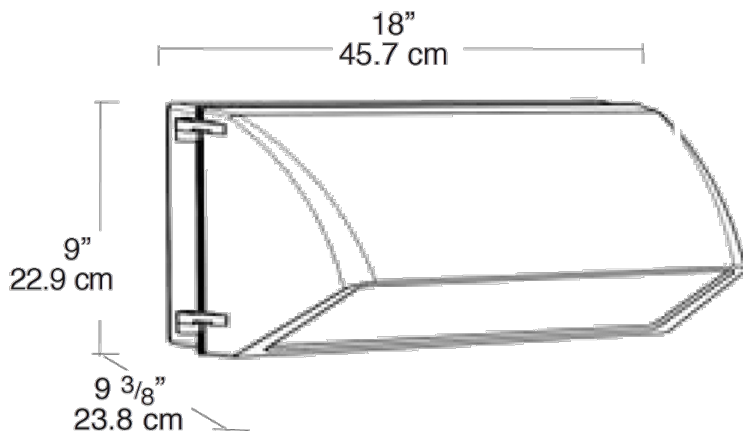

Dimensions

Features

- Hinged door frame opens and remains captive for easy relamping
- Precision die cast aluminum housing with durable polyester powder coating
- Drilling template for easy box mounting
- Silicone gasket remains in place during relamping
- Tempered glass refractor
- Long life lamp included