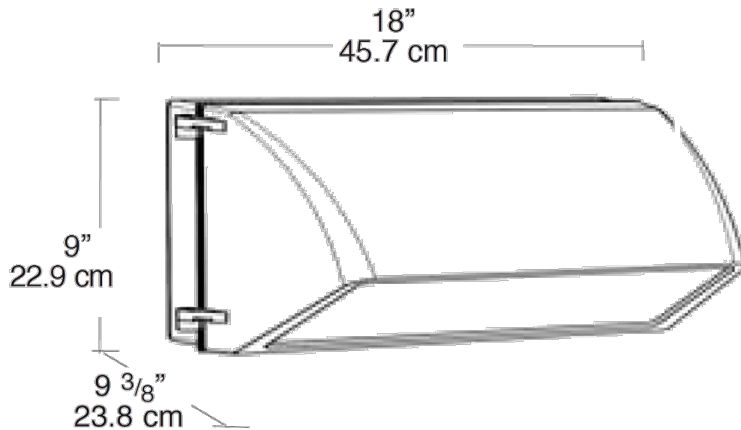

This product is a COTS item manufactured in the United States, and is compliant with the Trade Agreements Act.

**GSA Schedule:**

Suitable in accordance with FAR Subpart 25.4.

**Dimensions**

**Features**

- Hinged door frame opens and remains captive for easy relamping
- Precision die cast aluminum housing with durable polyester powder coating
- Drilling template for easy box mounting
- Silicone gasket remains in place during relamping
- Tempered glass refractor
- Long life lamp included