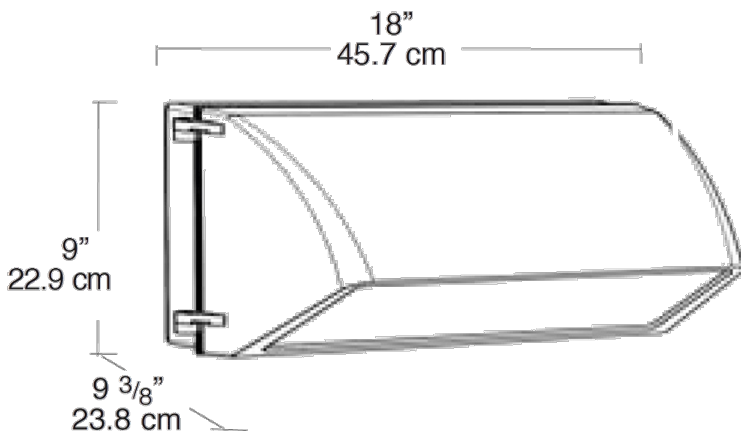

This product is a COTS item manufactured in the United States, and is compliant with the Trade Agreements Act.

**GSA Schedule:**

Suitable in accordance with FAR Subpart 25.4.

**Dimensions**

**Features**

- Hinged door frame opens and remains captive for easy relamping
- Precision die cast aluminum housing with durable polyester powder coating
- Drilling template for easy box mounting
- Silicone gasket remains in place during relamping
- Tempered glass refractor
- Long life lamp included