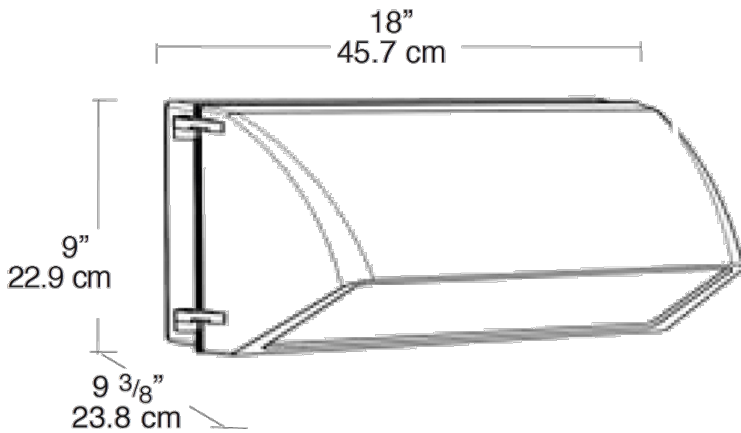

Dimensions

Features

- Hinged door frame opens and remains captive for easy relamping
- Precision die cast aluminum housing with durable polyester powder coating
- Drilling template for easy box mounting
- Silicone gasket remains in place during relamping
- Tempered glass refractor
- Long life lamp included