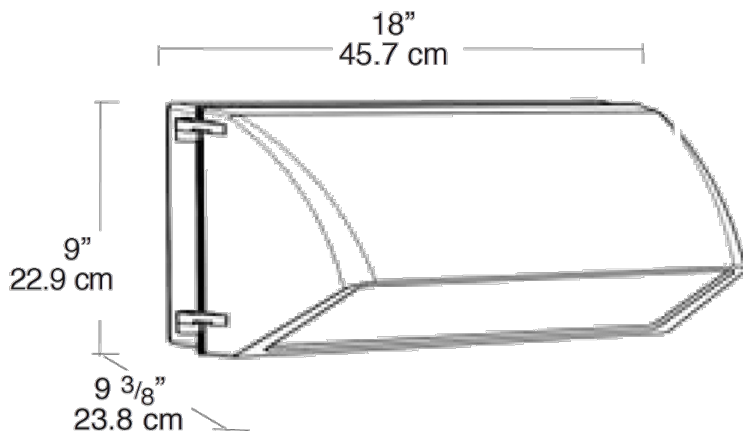

RC sensor and fixture designs are protected under Canadian and International Intellectual Property laws.

Optical

BUG Rating:

B3 U2 G2

Dimensions

Features

- Hinged door frame opens and remains captive for easy relamping
- Precision die cast aluminum housing with durable polyester powder coating
- Drilling template for easy box mounting
- Silicone gasket remains in place during relamping
- Tempered glass refractor
- Long life lamp included