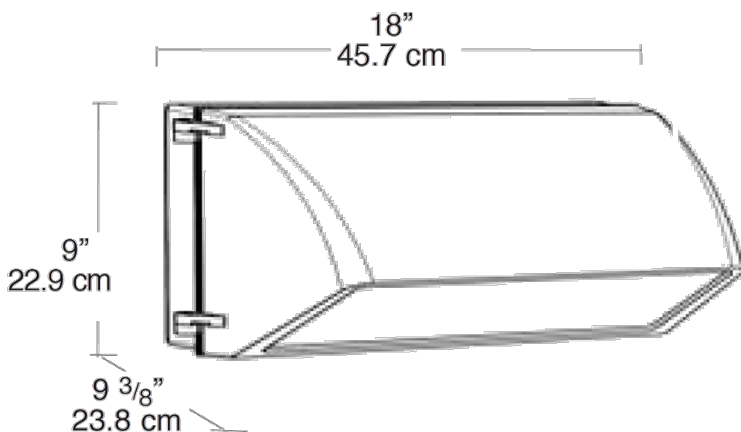

BUG Rating:

B3 U2 G2

Dimensions

Features

- Hinged door frame opens and remains captive for easy relamping
- Precision die cast aluminum housing with durable polyester powder coating
- Drilling template for easy box mounting
- Silicone gasket remains in place during relamping
- Tempered glass refractor
- Long life lamp included