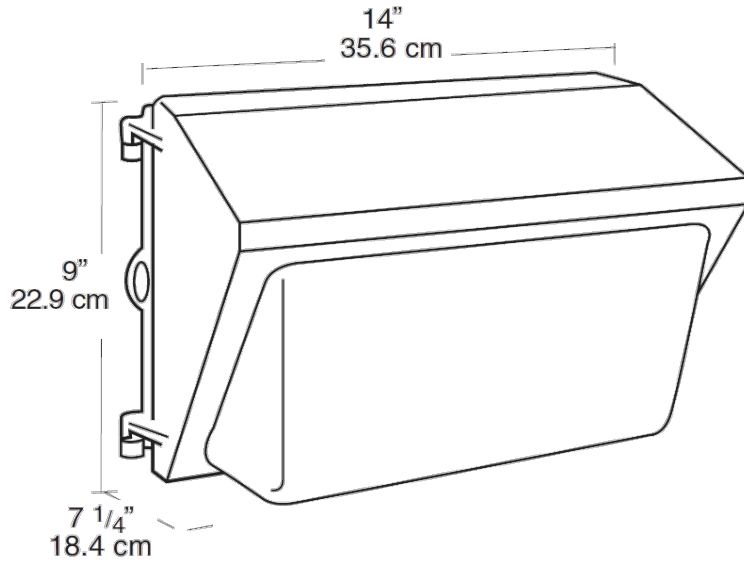

Mid sized wallpack. All aluminum precision die cast construction with tempered glass refractor. Lamp supplied.

Color: Bronze

Weight: 13.0 lbs

Project:	Type:
Prepared By:	Date:

Lamp Info		Ballast Info	
Type:	ED17	Type:	R-NPF 120V
Watts:	70W	120V:	2.1/1.6A
Shape/Size:	N/A	208V:	N/A
Base:	N/A	240V:	N/A
ANSI:	N/A	277V:	N/A
Hours:	24,000	Input Watts:	86W
Lamp Lumens:	6,400	Efficiency:	81%
Efficacy:	74 LPW		

This product is a COTS item manufactured in the United States, and is compliant with the Trade Agreements Act.

GSA Schedule:

Suitable in accordance with FAR Subpart 25.4.

Dimensions

Features

- Precision die cast aluminum housing with durable polyester powder coating
- Tempered Glass Refractor
- Drilling template for easy box mounting
- Silicone gasket remains in place during relamping
- Top, side and back conduit openings
- Long life lamp included