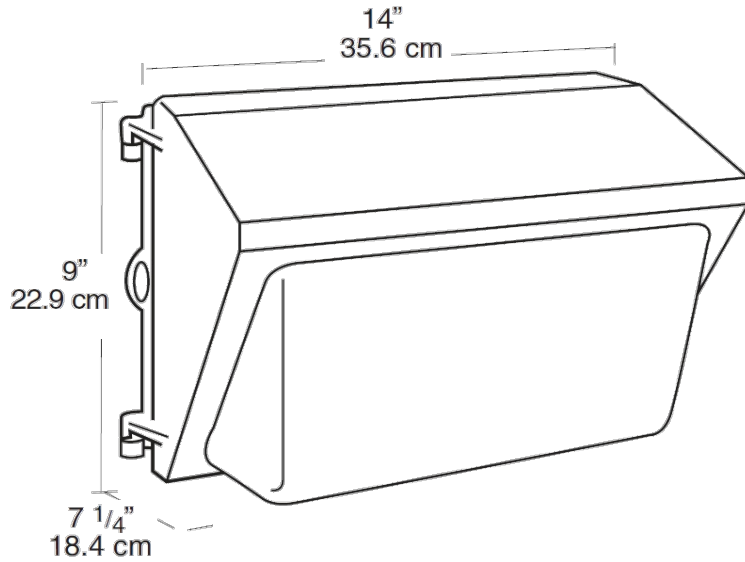

Dimensions

Features

- Precision die cast aluminum housing with durable polyester powder coating
- Tempered Glass Refractor
- Drilling template for easy box mounting
- Silicone gasket remains in place during relamping
- Top, side and back conduit openings
- Long life lamp included