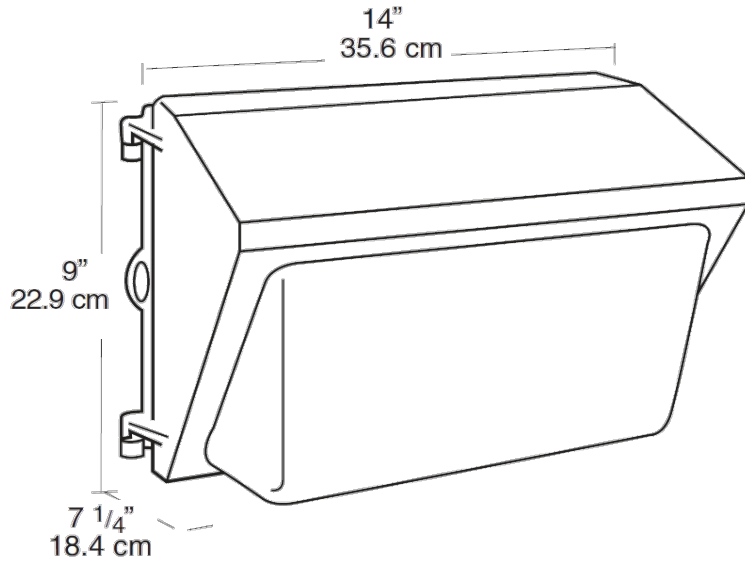

## Dimensions

## Features

- Precision die cast aluminum housing with durable polyester powder coating
- Tempered Glass Refractor
- Drilling template for easy box mounting
- Silicone gasket remains in place during relamping
- Top, side and back conduit openings
- Long life lamp included