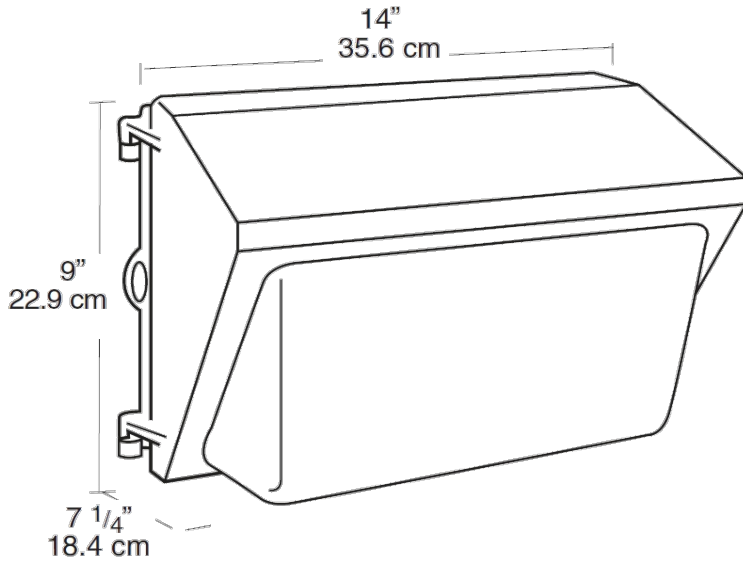

This product is a COTS item manufactured in the United States, and is compliant with the Trade Agreements Act.

GSA Schedule:

Suitable in accordance with FAR Subpart 25.4.

Dimensions

Features

- Precision die cast aluminum housing with durable polyester powder coating
- Tempered Glass Refractor
- Drilling template for easy box mounting
- Silicone gasket remains in place during relamping
- Top, side and back conduit openings
- Long life lamp included