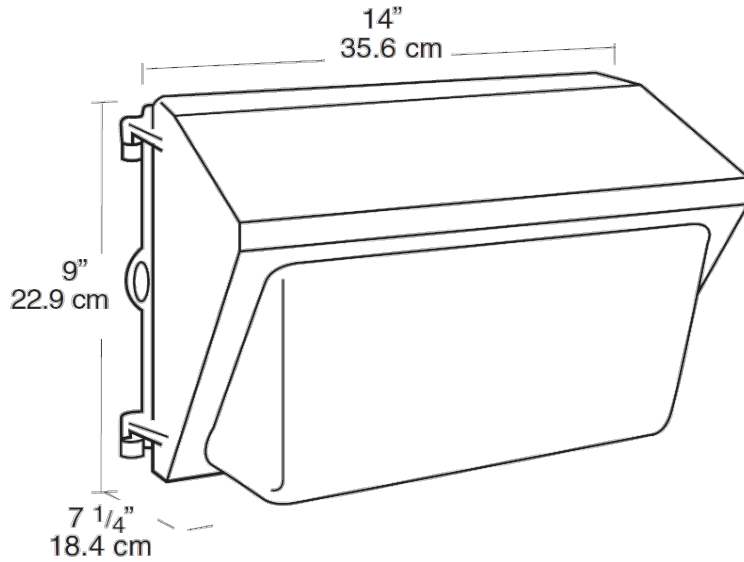

Mid sized wallpack. All aluminum precision die cast construction with tempered glass refractor. Lamp supplied.

Color: Bronze

Weight: 14.0 lbs

Project:	Type:
Prepared By:	Date:

Lamp Info		Ballast Info	
Type:	ED17	Type:	R-HPF 120V
Watts:	70W	120V:	.9/.8A
Shape/Size:	N/A	208V:	N/A
Base:	N/A	240V:	N/A
ANSI:	N/A	277V:	N/A
Hours:	24,000	Input Watts:	86W
Lamp Lumens:	6,400	Efficiency:	81%
Efficacy:	74 LPW		

This product is a COTS item manufactured in the United States, and is compliant with the Trade Agreements Act.

GSA Schedule:

Suitable in accordance with FAR Subpart 25.4.

Dimensions

Features

- Precision die cast aluminum housing with durable polyester powder coating
- Tempered Glass Refractor
- Drilling template for easy box mounting
- Silicone gasket remains in place during relamping
- Top, side and back conduit openings
- Long life lamp included