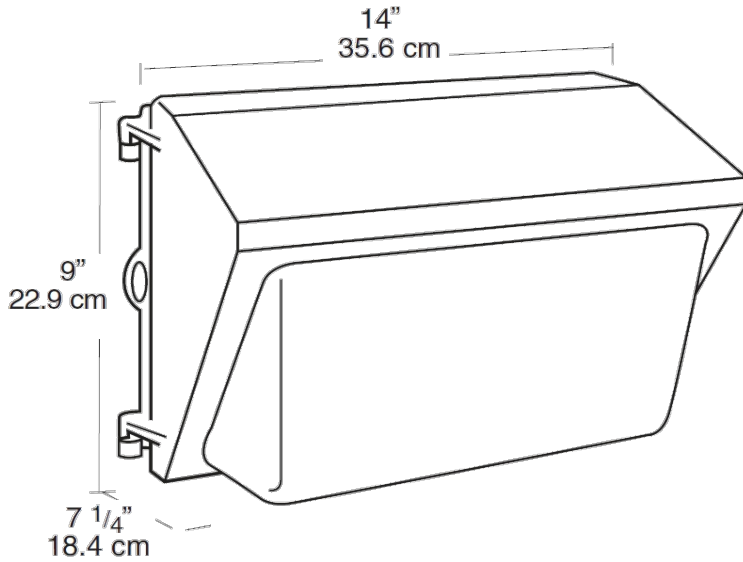

Dimensions

Features

- Precision die cast aluminum housing with durable polyester powder coating
- Tempered Glass Refractor
- Drilling template for easy box mounting
- Silicone gasket remains in place during relamping
- Top, side and back conduit openings
- Long life lamp included