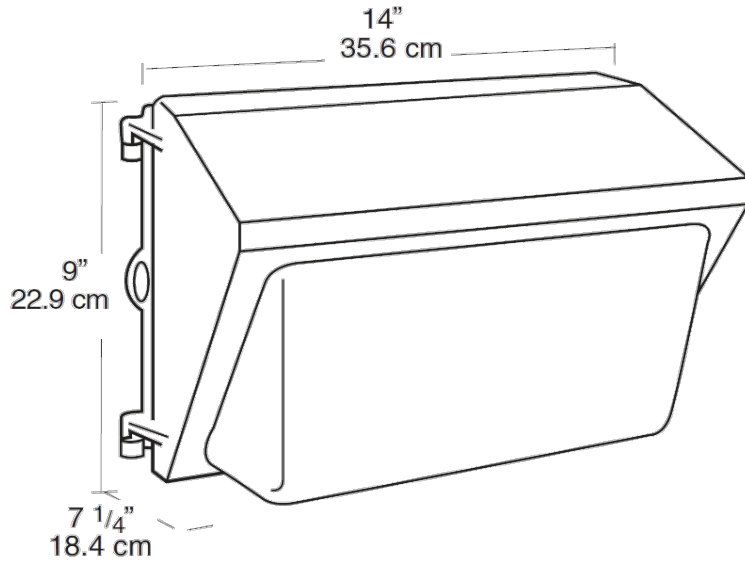

Dimensions

Features

- Precision die cast aluminum housing with durable polyester powder coating
- Tempered Glass Refractor
- Drilling template for easy box mounting
- Silicone gasket remains in place during relamping
- Top, side and back conduit openings
- Long life lamp included