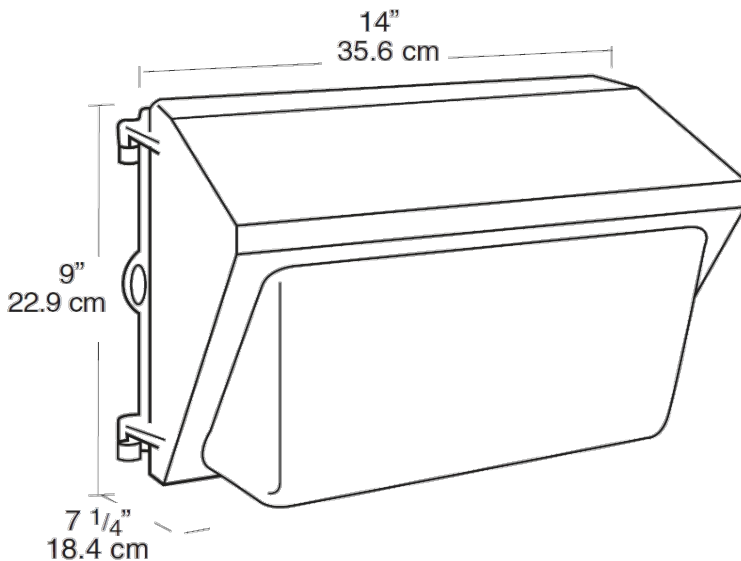

This product is a COTS item manufactured in the United States, and is compliant with the Trade Agreements Act.

GSA Schedule:

Suitable in accordance with FAR Subpart 25.4.

Dimensions

Features

- Precision die cast aluminum housing with durable polyester powder coating
- Tempered Glass Refractor
- Drilling template for easy box mounting
- Silicone gasket remains in place during relamping
- Top, side and back conduit openings
- Long life lamp included