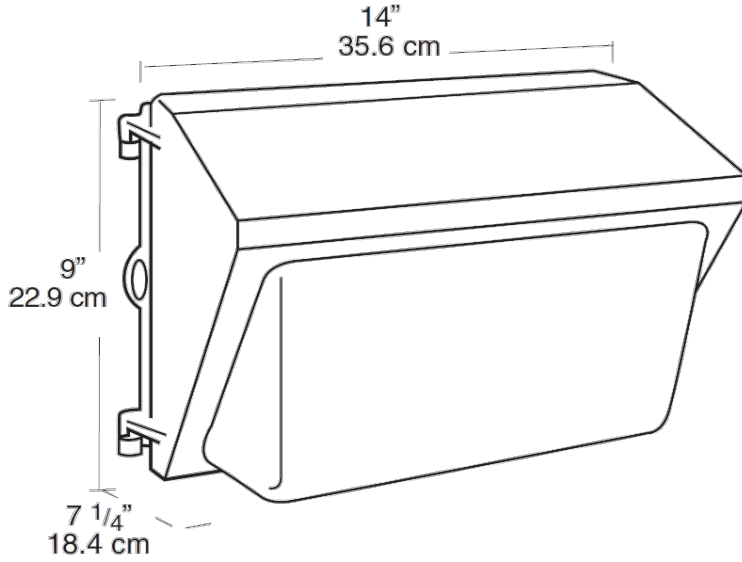

Dimensions

Features

- Precision die cast aluminum housing with durable polyester powder coating
- Tempered Glass Refractor
- Drilling template for easy box mounting
- Silicone gasket remains in place during relamping
- Top, side and back conduit openings
- Long life lamp included