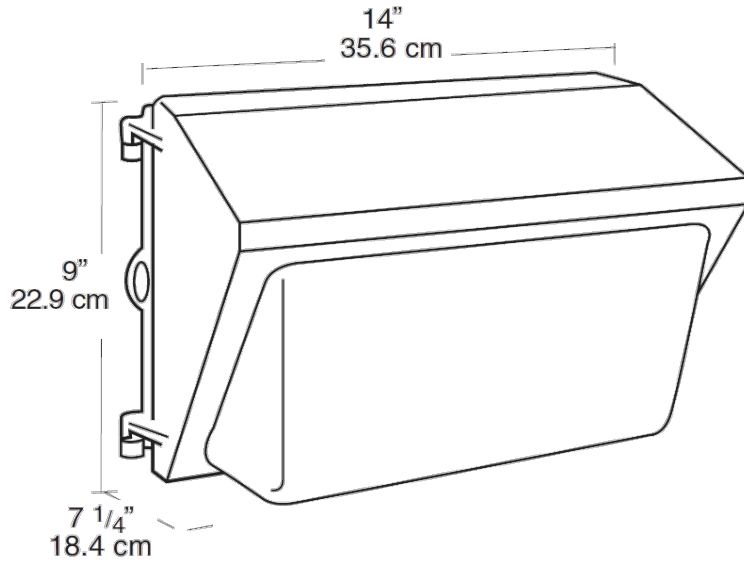

Features

- Precision die cast aluminum housing with durable polyester powder coating
- Tempered Glass Refractor
- Drilling template for easy box mounting
- Silicone gasket remains in place during relamping
- Top, side and back conduit openings
- Long life lamp included