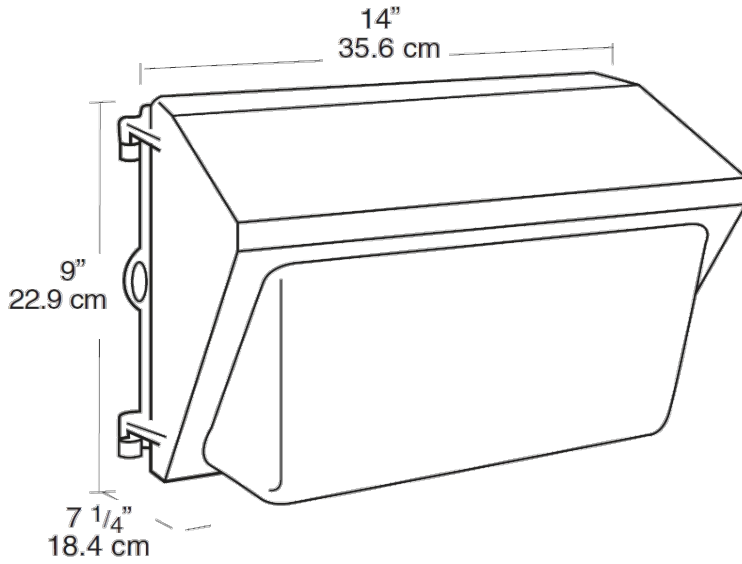

Dimensions

Features

- Precision die cast aluminum housing with durable polyester powder coating
- Tempered Glass Refractor
- Drilling template for easy box mounting
- Silicone gasket remains in place during relamping
- Top, side and back conduit openings
- Long life lamp included