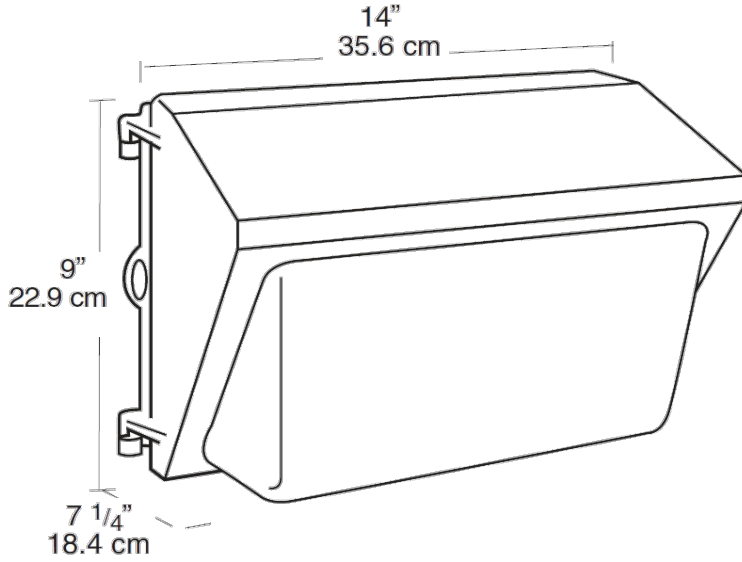

Dimensions

Features

- Emergency battery backup meets NEC requirement
- Test button for required maintenance checks
- Indicator light illuminates when charging
- Maintenance free NiCad battery has 7-10 year life
- Hinged door frame opens and remains captive for easy relamping
- Top, side and back conduit openings
- Long life lamp included